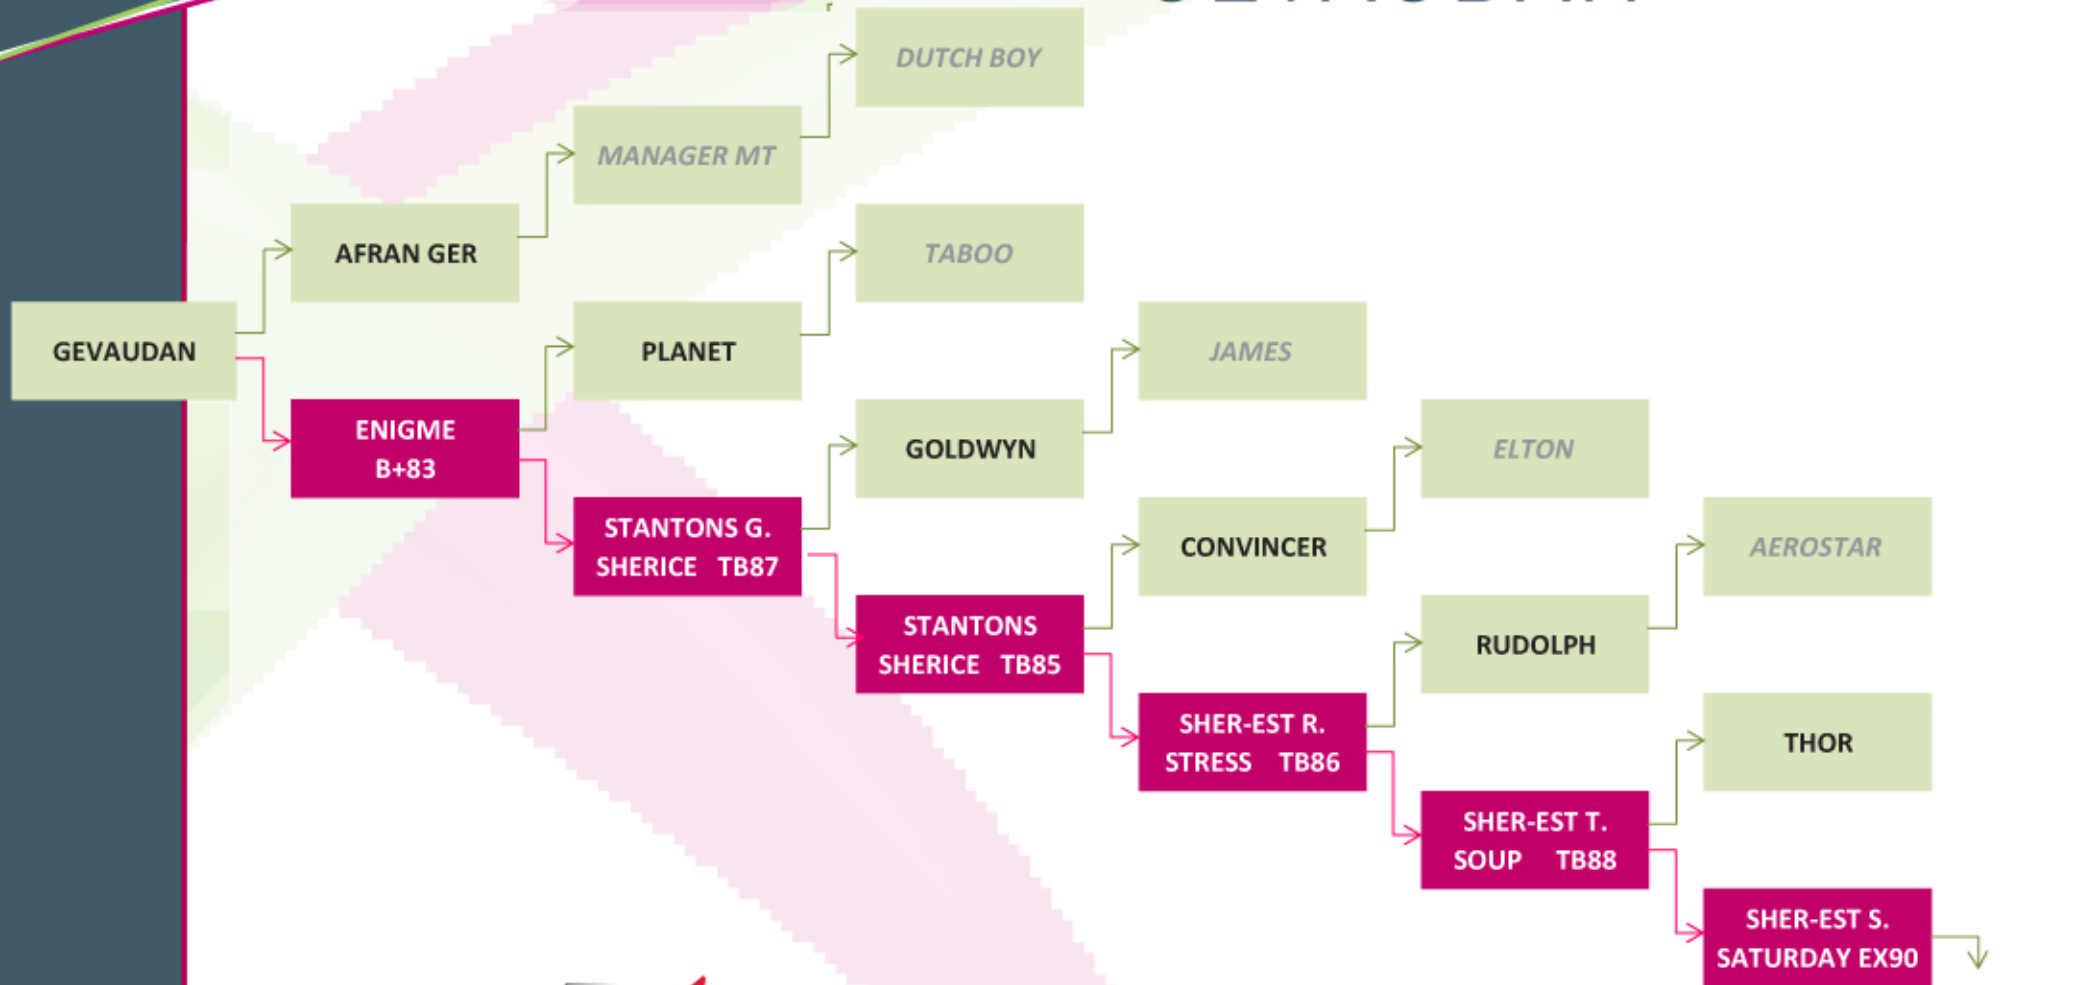

# GEVAUDAN

SOUTHWIND  
MARK

TONY